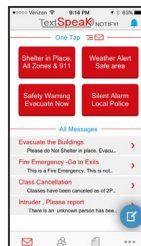

DE-82U Digital Event Interface

8 Input 2 Output Expandable Sensor and Control Module

- Sensor contacts trigger instant audio announcements and transmit status online
- Isolated outputs may be remotely controlled from off-premise network messaging
- Supports all TextSpeak Cloud Dashboard and Notify! mobile Apps.
- Interfaces directly to all earBridge Amplifiers using plug & play auto-detection
- Expandable system supports up to 99 sensor points and 16 outputs

- Interfaces directly to earBridge Cellular, Wifi or Ethernet Amplifiers USB 2.0 connections
- Immediately plays locally stored audio alerts and transmits event status to the cloud for distribution to Notify! and voice, SMS email and notification alerts.
- Supports repeat announcements & multilingual voices
- Isolated output closures can be managed by TextSpeak cloud applications and Notify! Mobile Apps
- Test pushbuttons & indicators provide easy diagnostics. Supervised tests auto-report failures to the cloud.
- Simple expansion via USB hubs allows for up to 9 DS-82U to create 99 sensor points with 16 outputs.