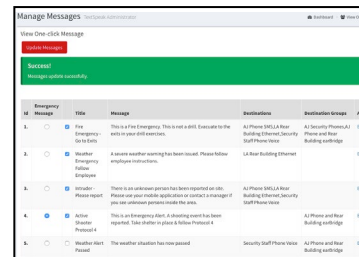

DE-82U Digital Event Interface

8 Input 2 Output Expandable Sensor and Control Module

- Sensor contacts trigger instant audio announcements and transmit status online
- Isolated outputs may be remotely controlled from off-premise network messaging
- Supports all TextSpeak Cloud Dashboard and Notify! mobile Apps.
- Interfaces directly to all earBridge Amplifiers using plug & play auto-detection
- Expandable system supports up to 99 sensor points and 16 outputs

- Interfaces directly to earBridge Cellular, Wifi or Ethernet Amplifiers USB 2.0 connections
- Immediately plays locally stored audio alerts and transmits event status to the cloud for distribution to Notify! and voice, SMS email and notification alerts.
- Supports repeat announcements & multilingual voices
- Isolated output closures can be managed by TextSpeak cloud applications and Notify! Mobile Apps
- Test pushbuttons & indicators provide easy diagnostics. Supervised tests auto-report failures to the cloud.
- Simple expansion via USB hubs allows for up to 9 DS-82U to create 99 sensor points with 16 outputs.